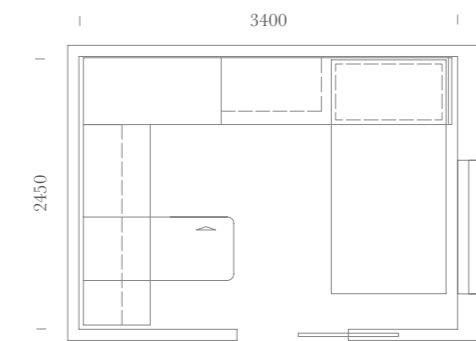

SPAZIO: 8.5m²