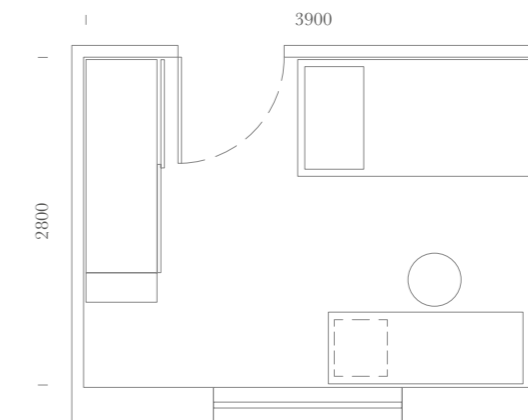

Elementi:

Letto castello Zoom / Maniglia T54 /
Sedia Girasole Tessuto 408 Ecrù

Items:

*Zoom bunk bed / T54 handle /
Girasole chair Fabric 408 Ecrù*