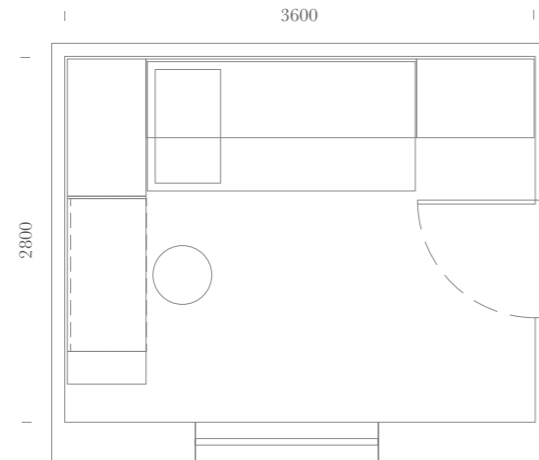

Items:
*Eddie bed / Gola handle /
Pouf chair Fabric 705 Blu*

Finiture / Finishes:

Colonna Open prof. 602mm con vano appoggio e cassetti.

Cabinet Open 602 mm depth with open space and drawers.

SPAZIO: 10m²