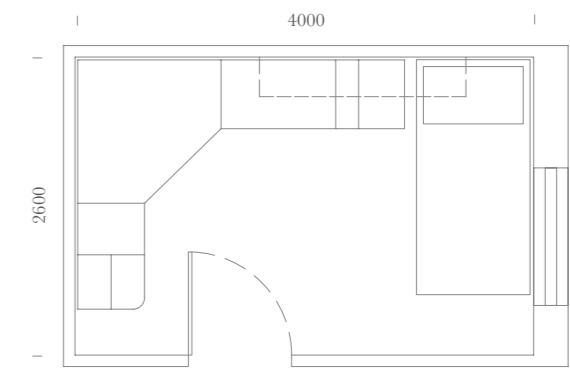

Clean lines are designed to optimize the living space without aesthetic and functional compromises.

SPAZIO: 10,5m²

Elementi:
Letto Ania / Maniglie T80 / Pomolo T57 /
Sedia Skin Bianca

Items:
Ania Bed / T80 handle /
T57 knob / Skin chair Bianca